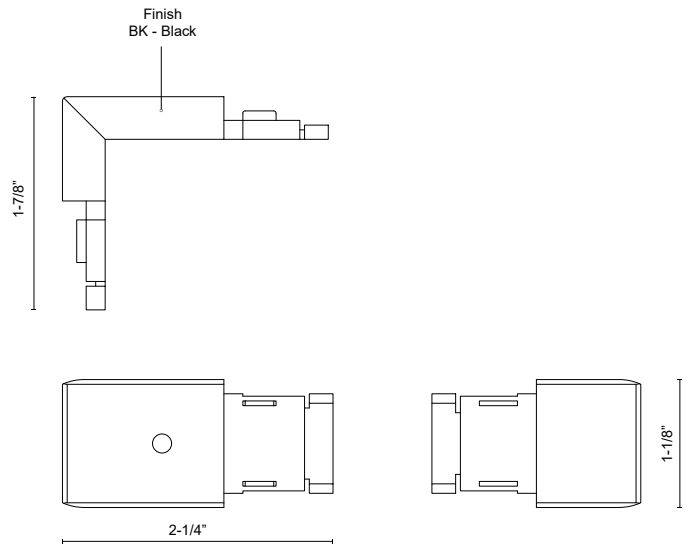

TRILO TRACK TRC989022 CONNECTORS

PROJECT

SPECIFICATION DETAILS

Fixture Dimensions	INSTALL DIMENSION - L3-1/8" x W1-1/8" x H7/8"; TOTAL DIMENSION - L2-1/4" x W1-1/8" x H1-7/8"
Voltage	48V DC
Location	Dry

* For custom options, consult factory for details.

* For warranty information, please visit www.kuzcolighting.com/warranty

DESCRIPTION

Transform your space effortlessly with Trilo's seamless connectors. Our slim connectors make wall-to-wall, ceiling-to-ceiling, or ceiling-to-wall configurations easy to create. Attach your track rail with ease for a versatile, dynamic lighting system that suits the needs of your space.

KUZCO

CANADA: 19054 28TH AVENUE - SURREY, BC V3Z 6M3
USA: 3035 E. LONE MOUNTAIN ROAD - LAS VEGAS, NV 89081

WWW.KUZCOLIGHTING.COM

© 2024 KUZCO LIGHTING. ALL RIGHTS RESERVED.

COMMENT